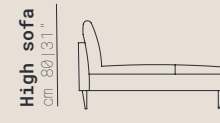

Depth sofa
cm 160 | 63"