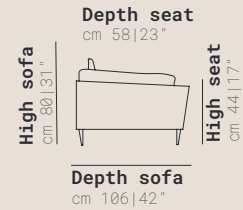

## DATA SHEET

**2 Seater**  
cm 204 | 80" V020

**3 Seater**  
cm 228 | 90" V030

**Chair large left arm**  
cm 125 | 50" V008

**Chair large right arm**  
cm 125 | 50" V009

**2 Seater left arm**  
cm 180 | 71" V021

**4 Seater left arm**  
cm 228 | 90" V091

**Chair middle left arm**  
cm 114 | 45" V006

**Chair middle right arm**  
cm 114 | 45" V007

**2 Seater right arm**  
cm 180 | 71" V022

**4 Seater right arm**  
cm 228 | 90" V092

**C.L large reversible**  
cm 104 | 41" V984

**Chair middle no arm**  
cm 90 | 35" V118

**Chair small no arm**  
cm 78 | 31" V114

**Depth sofa**  
cm 160 | 63"

**INCANTO**  
ITALIAN ATTITUDE